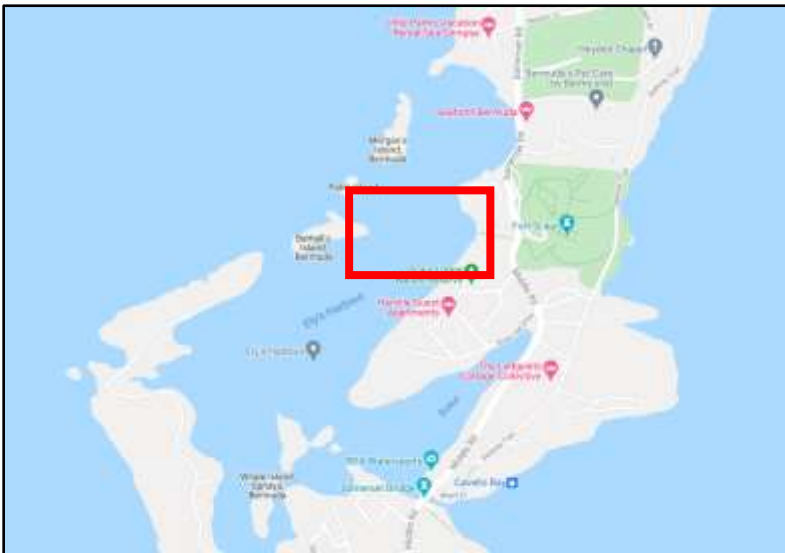

Location: Ely's Harbour, Sandys

Name: TBD#10

Type: Motorboat

Length: ~20ft

Material: Fibreglass

Reg.#: TBD#10