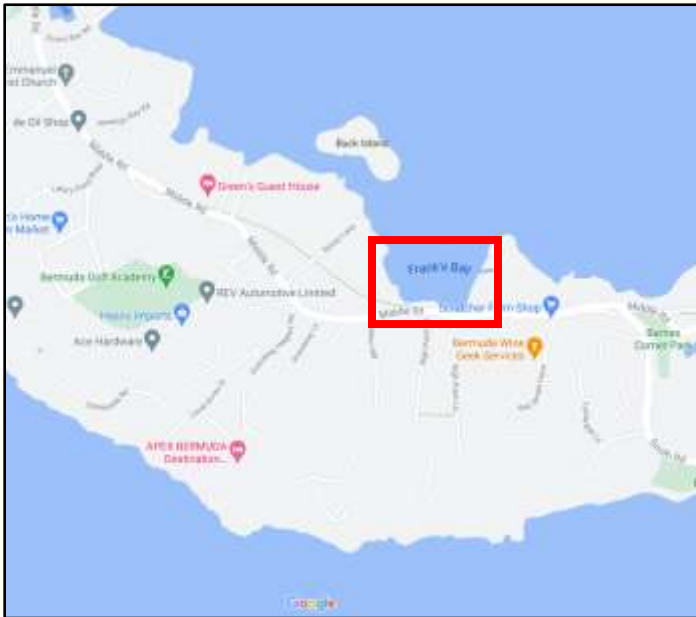

Location: Frank's Bay, Southampton

Name: TBD#24

Type: Two inboard engines and debris

Length: ~10ft

Material: Steel & Fibreglass

Reg.#: TBD#24