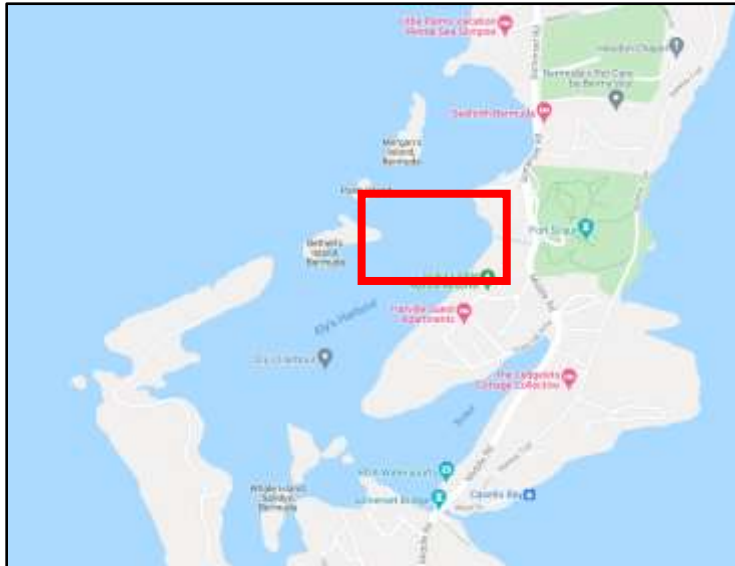

Location: Malabar, Sandys (Off Kitchener Rd)

Name: TBD#1

Type: Motor boat (Outboard)

Length: <14ft

Material: Wood

Reg.#: TBD#1

Location: 9-Beaches, Daniels's Head, Sandys

Name: TBD#2

Location: Ely's Harbour, Sandys

Name: TBD#12

Type: Motorboat, 'Third Angel' #1286

Length: ~26ft

Material: Fibreglass

Reg.#: TBD#12

Location: Ely's Harbour, Sandys

Name: TBD#13

Location: Ely's Harbour, Sandys

Name: TBD#16

Type: Motorboat, 'R&B II'

Length: ~25ft

Material: Fibreglass

Reg.#: TBD#16

Location: Ely's Harbour, Sandys

Name: TBD#17

Material: Fibreglass

Reg.#: TBD#18

Location: Ely's Harbour, Sandys

Name: TBD#19

Type: Motorboat,

Length: ~18ft

Material: Fibreglass

Reg.#: TBD#19