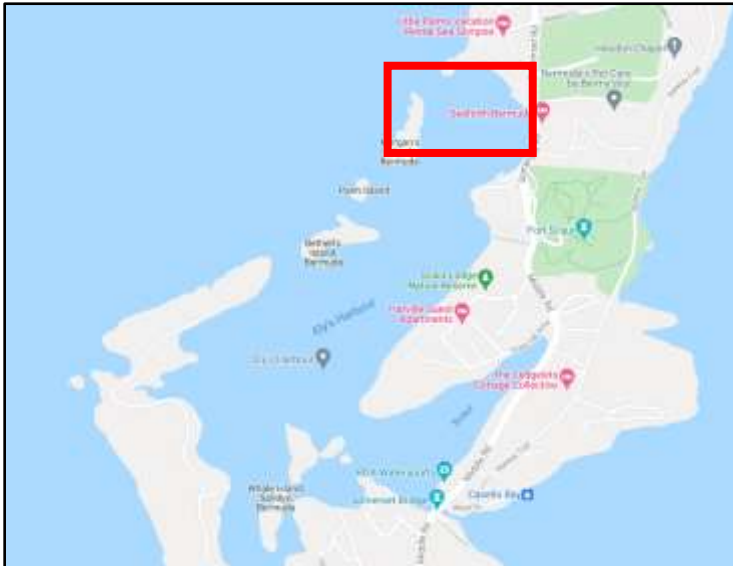

Location: Malabar, Sandys (Off Kitchener Rd)

Name: TBD#1

Type: Motor boat (Outboard)

Length: <14ft

Material: Wood

Reg.#: TBD#1

Location: 9-Beaches, Daniels's Head, Sandys

Name: TBD#2

Location: Ely's Harbour, Sandys

Name: TBD#12

Type: Motorboat, 'Third Angel' #1286

Length: ~26ft

Material: Fibreglass

Reg.#: TBD#12

Location: Ely's Harbour, Sandys

Name: TBD#13

Type: Motorboat and associated debris

Length: ~20ft

Material: Fibreglass

Reg.#: TBD#13

Location: Ely's Harbour, Sandys

Name: TBD#14

Type: Motorboat 'Knuts Out'

Length: ~18ft

Location: Ely's Harbour, Sandys

Name: TBD#16

Type: Motorboat, 'R&B II'

Length: ~25ft

Material: Fibreglass

Reg.#: TBD#16

Location: Ely's Harbour, Sandys

Name: TBD#17