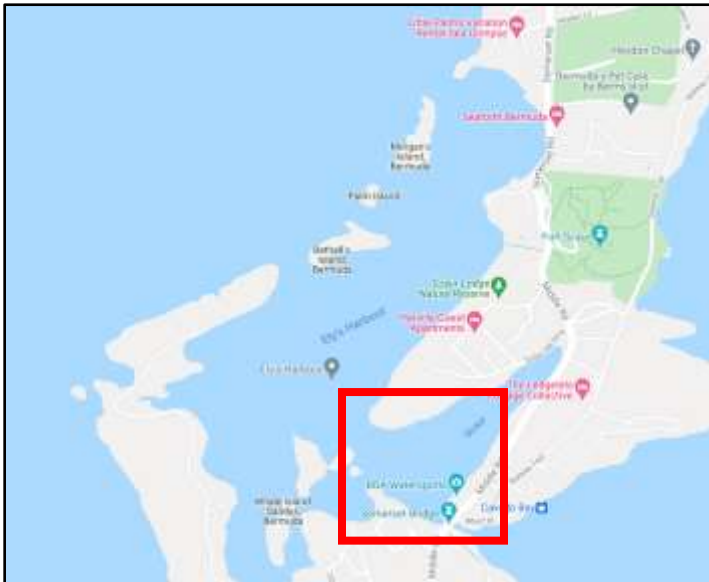

Location: Malabar, Sandys (Off Kitchener Rd)

Name: TBD#1

Type: Motor boat (Outboard)

Length: <14ft

Material: Wood

Reg.#: TBD#1

Location: 9-Beaches, Daniels's Head, Sandys

Name: TBD#2

Location: Ely's Harbour, Sandys

Name: TBD#12

Type: Motorboat, 'Third Angel' #1286

Length: ~26ft

Material: Fibreglass

Reg.#: TBD#12

Location: Ely's Harbour, Sandys

Name: TBD#13

Location: Ely's Harbour, Sandys

Name: TBD#16

Type: Motorboat, 'R&B II'

Length: ~25ft

Material: Fibreglass

Reg.#: TBD#16

Location: Ely's Harbour, Sandys

Name: TBD#17

Location: Ely's Harbour, Sandys

Name: TBD#21

Type: Sailboat

Length: ~35ft

Material: Fibreglass

Reg.#: TBD#21

Location: Frank's Bay, Southampton

Name: TBD#24