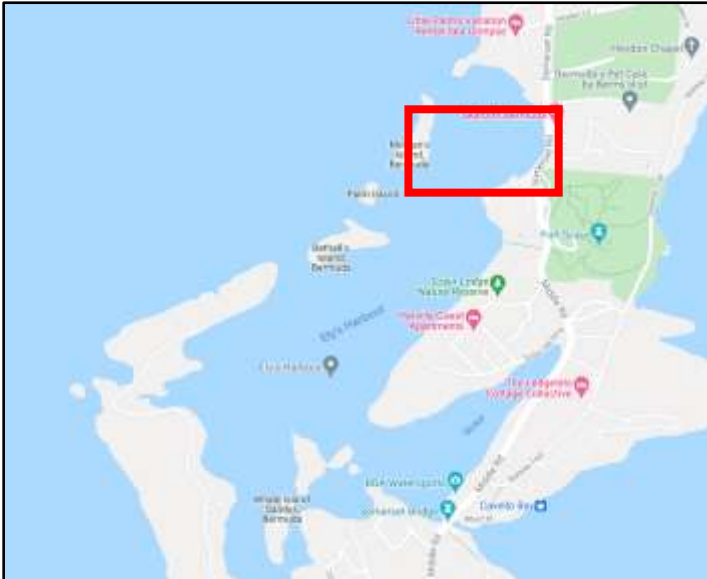

Location: Malabar, Sandys (Off Kitchener Rd)

Name: TBD#1

Type: Motor boat (Outboard)

Length: <14ft

Material: Wood

Reg.#: TBD#1

Location: 9-Beaches, Daniels's Head, Sandys

Name: TBD#2

Location: Ely's Harbour, Sandys

Name: TBD#12

Type: Motorboat, 'Third Angel' #1286

Length: ~26ft

Material: Fibreglass

Reg.#: TBD#12

Location: Ely's Harbour, Sandys

Name: TBD#13

Location: Ely's Harbour, Sandys

Name: TBD#16

Type: Motorboat, 'R&B II'

Length: ~25ft

Material: Fibreglass

Reg.#: TBD#16

Location: Ely's Harbour, Sandys

Name: TBD#17

Type: Motorboat

Length: ~25ft

Material: Fibreglass

Reg.#: TBD#17

Location: Ely's Harbour, Sandys

Name: TBD#18

Type: Motorboat, 'Adventureland'

Length: ~25ft