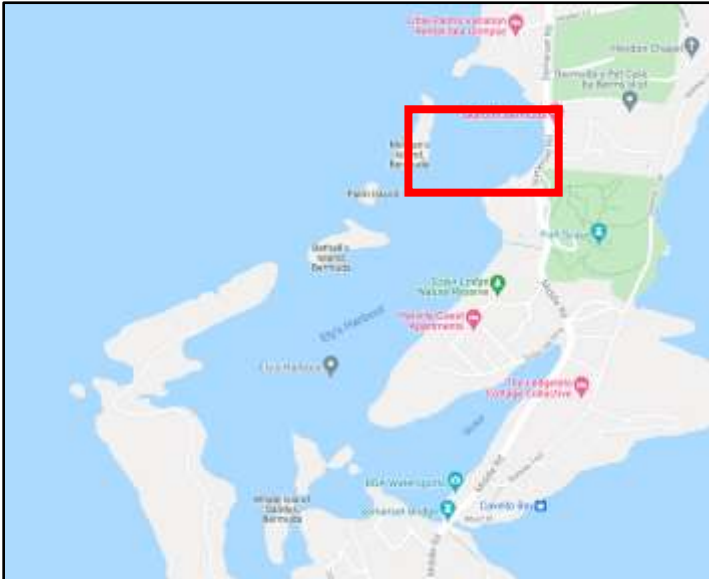

Location: Ely's Harbour, Sandys

Name: TBD#18

Type: Motorboat, 'Adventureland'

Length: ~25ft

Material: Fibreglass

Reg.#: TBD#18