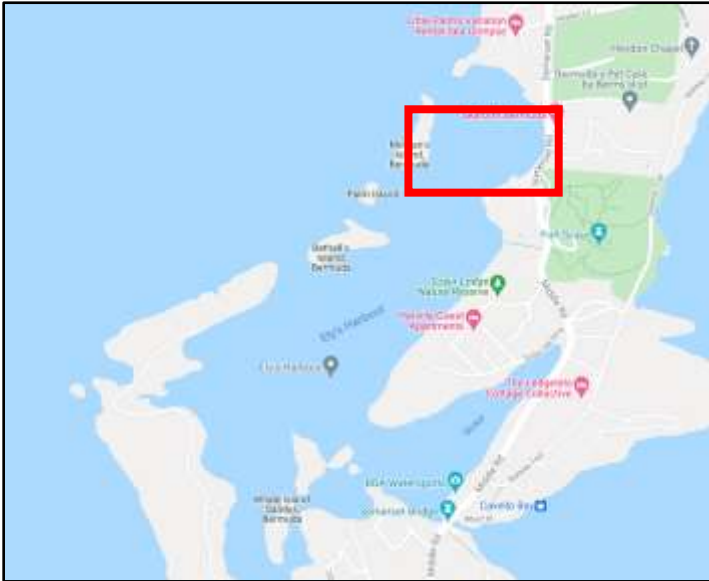

Location: Malabar, Sandys (Off Kitchener Rd)

Name: TBD#1

Type: Motor boat (Outboard)

Length: <14ft

Material: Wood

Reg.#: TBD#1

Location: 9-Beaches, Daniels's Head, Sandys

Name: TBD#2

Location: Ely's Harbour, Sandys

Name: TBD#12

Type: Motorboat, 'Third Angel' #1286

Length: ~26ft

Material: Fibreglass

Reg.#: TBD#12

Location: Ely's Harbour, Sandys

Name: TBD#13

Location: Ely's Harbour, Sandys

Name: TBD#16

Type: Motorboat, 'R&B II'

Length: ~25ft

Material: Fibreglass

Reg.#: TBD#16

Location: Ely's Harbour, Sandys

Name: TBD#17

Type: Motorboat

Length: ~25ft

Material: Fibreglass

Reg.#: TBD#17

Location: Ely's Harbour, Sandys

Name: TBD#18

Type: Motorboat, 'Adventureland'

Length: ~25ft