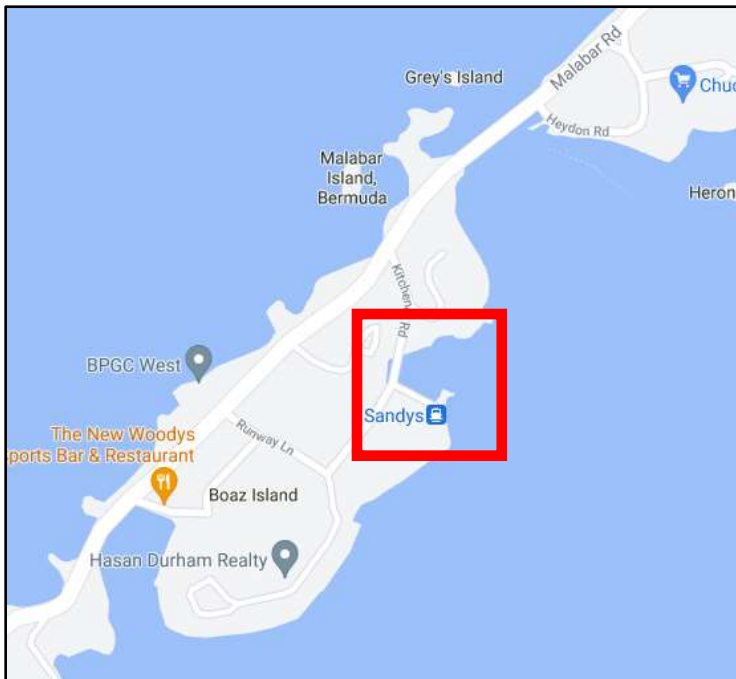

Location: Malabar, Sandys (Off Kitchener Rd)

Name: TBD#1

Type: Motor boat (Outboard)

Length: <14ft

Material: Wood

Reg.#: TBD#1

Location: 9-Beaches, Daniels's Head, Sandys

Name: TBD#2

Type: Sailboat

Length: ~24ft

Material: Fibreglass

Reg.#: TBD#2

Location: Ely's Harbour, Sandys

Name: TBD#10

Type: Motorboat

Length: ~20ft

Location: Ely's Harbour, Sandys

Name: TBD#12

Type: Motorboat, 'Third Angel' #1286

Length: ~26ft

Material: Fibreglass

Reg.#: TBD#12

Location: Ely's Harbour, Sandys

Name: TBD#13

Location: Ely's Harbour, Sandys

Name: TBD#16

Type: Motorboat, 'R&B II'

Length: ~25ft

Material: Fibreglass

Reg.#: TBD#16

Location: Ely's Harbour, Sandys

Name: TBD#17