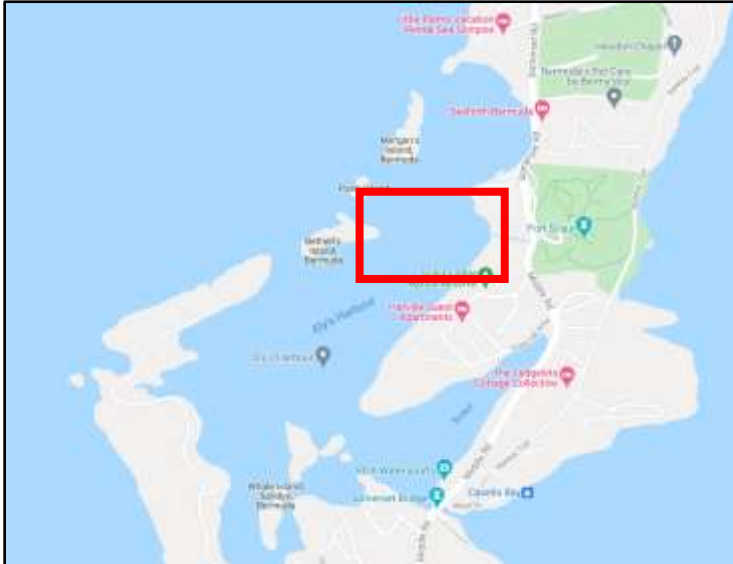

Location: Malabar, Sandys (Off Kitchener Rd)

Name: TBD#1

Type: Motor boat (Outboard)

Length: <14ft

Material: Wood

Reg.#: TBD#1

Location: 9-Beaches, Daniels's Head, Sandys

Name: TBD#2

Type: Sailboat

Length: ~24ft

Material: Fibreglass

Reg.#: TBD#2

Location: Ely's Harbour, Sandys

Name: TBD#10

Type: Motorboat

Length: ~20ft

Location: Ely's Harbour, Sandys

Name: TBD#12

Type: Motorboat, 'Third Angel' #1286

Length: ~26ft

Material: Fibreglass

Reg.#: TBD#12

Location: Ely's Harbour, Sandys

Name: TBD#13

Location: Ely's Harbour, Sandys

Name: TBD#16

Type: Motorboat, 'R&B II'

Length: ~25ft

Material: Fibreglass

Reg.#: TBD#16

Location: Ely's Harbour, Sandys

Name: TBD#17