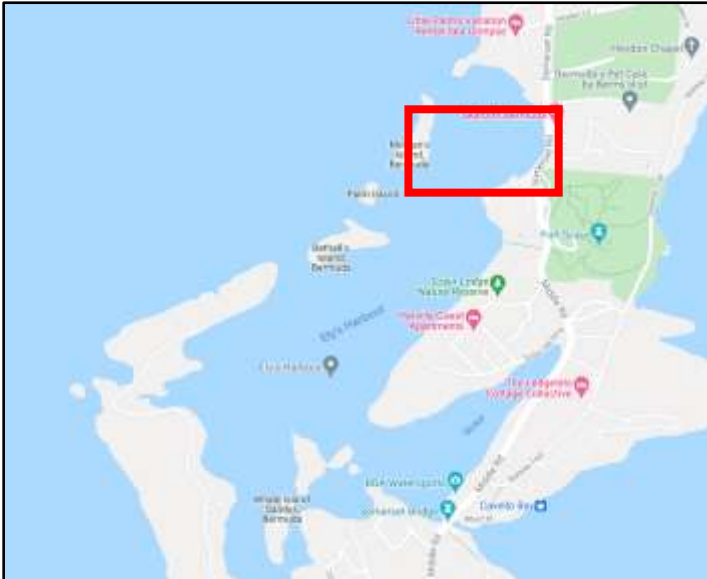

Location: Malabar, Sandys (Off Kitchener Rd)

Name: TBD#1

Type: Motor boat (Outboard)

Length: <14ft

Material: Wood

Reg.#: TBD#1

Location: 9-Beaches, Daniels's Head, Sandys

Name: TBD#2

Location: Ely's Harbour, Sandys

Name: TBD#12

Type: Motorboat, 'Third Angel' #1286

Length: ~26ft

Material: Fibreglass

Reg.#: TBD#12

Location: Ely's Harbour, Sandys

Name: TBD#13

Material: Fibreglass

Reg.#: TBD#14

Location: Ely's Harbour, Sandys

Name: TBD#15

Type: Motorboat (top only), Fishing Boat #2041

Length: ~16ft

Material: Fibreglass

Reg.#: TBD#15

Location: Ely's Harbour, Sandys

Name: TBD#16

Type: Motorboat, 'R&B II'

Length: ~25ft

Material: Fibreglass

Reg.#: TBD#16

Location: Ely's Harbour, Sandys

Name: TBD#17