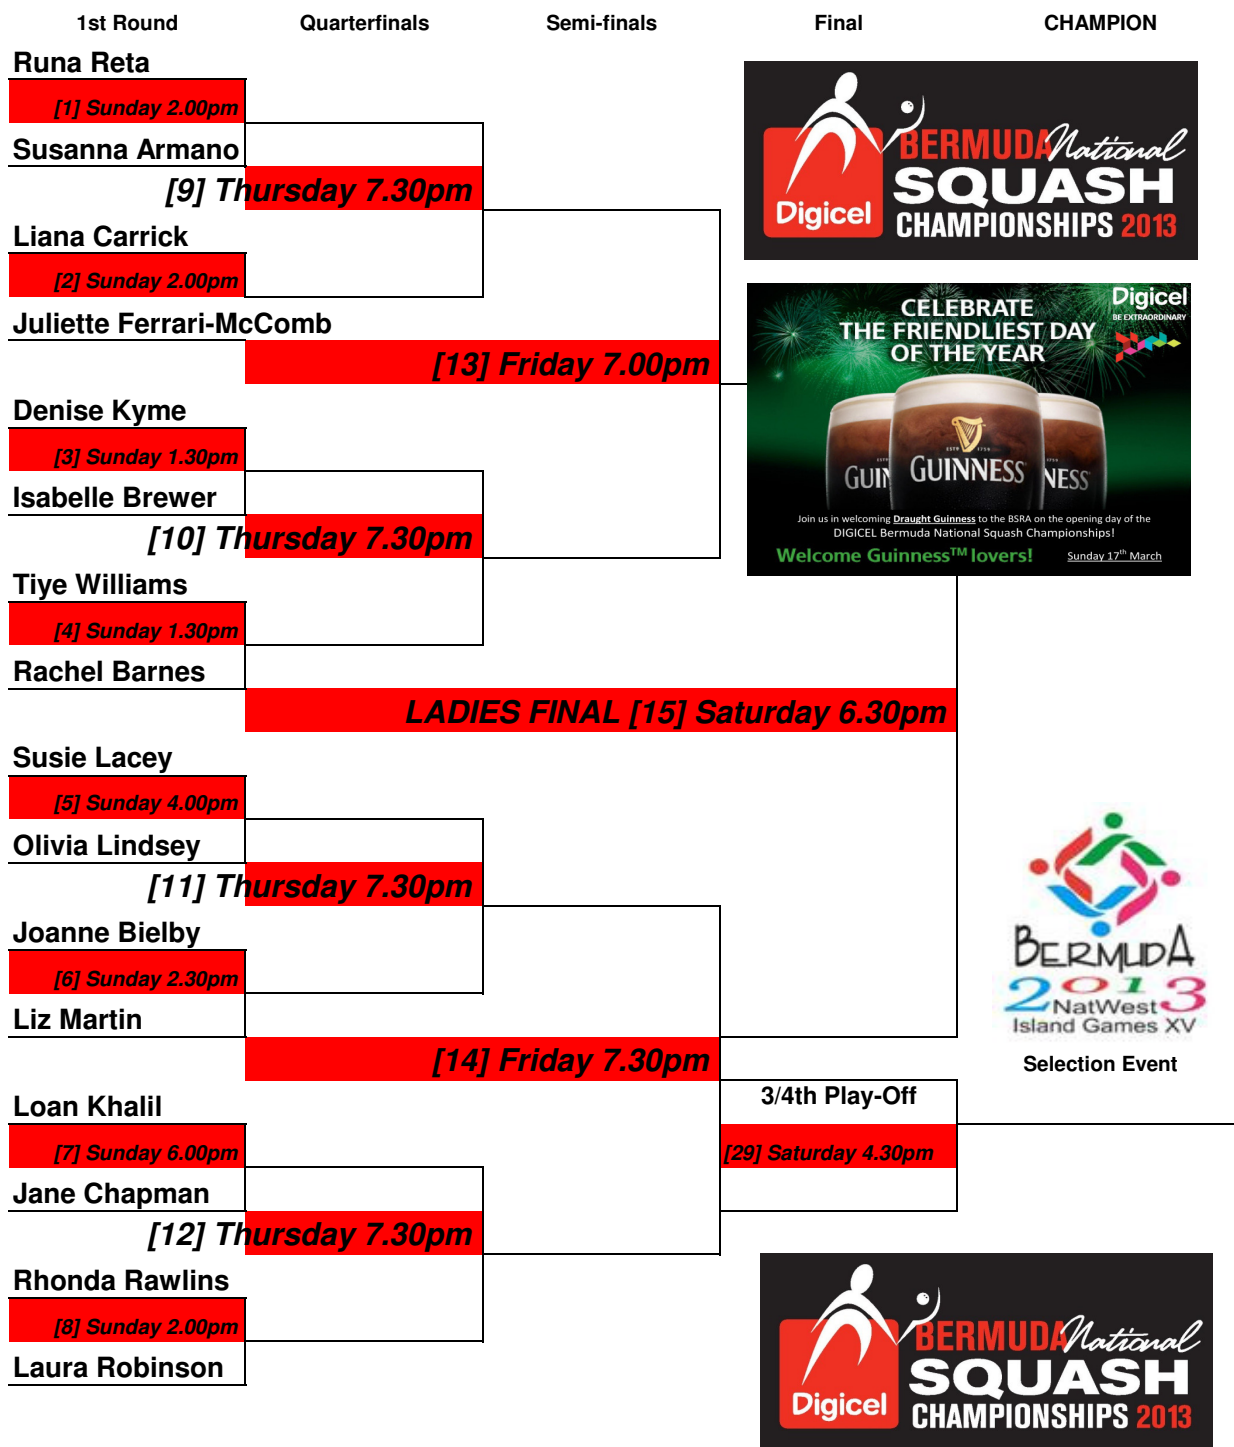

2nd Round Losers Plate - CLASSIC PLATE

Digicel National Squash Championships 2013 - MENS OPEN

Quarter Final Losers Plate - 5-8 Play-Off

Digicel National Squash Championships 2013 - **LADIES OPEN**

Digicel National Squash Championships 2013 - LADIES OPEN

1st Round Losers Plate

Digicel National Squash Championships 2013 - LADIES OPEN

Ladies Consolation Plate

Digicel National Squash Championships 2013 - LADIES OPEN

2nd Round Losers Classic Plate

Digicel National Squash Championships 2013 - MENS VETERANS