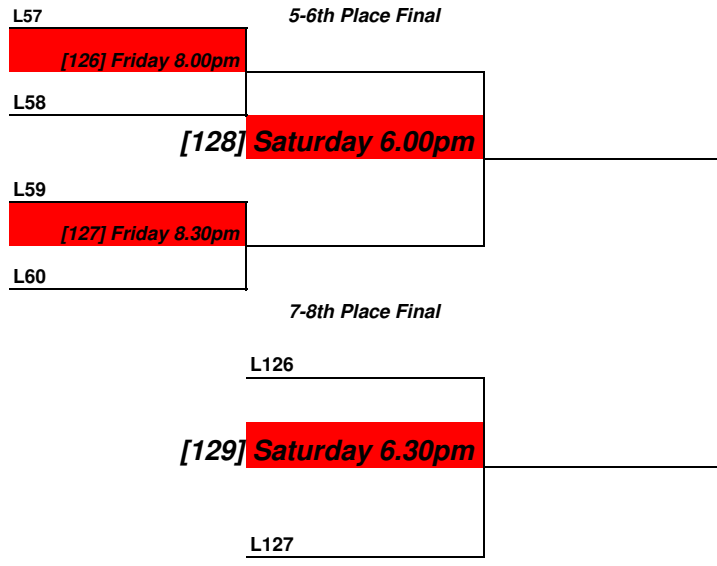

3/4 Play-Off
[125] Saturday 5.00pm

Digicel National Squash Championships 2013 - MENS OPEN

1st Round Losers Plate

Digicel National Squash Championships 2013 - MENS OPEN

Consolation Plate

Digicel National Squash Championships 2013 - MENS OPEN

2nd Round Losers Plate - CLASSIC PLATE

Digicel National Squash Championships 2013 - MENS OPEN

Quarter Final Losers Plate - 5-8 Play-Off

Digicel National Squash Championships 2013 - **LADIES OPEN**

Digicel National Squash Championships 2013 - LADIES OPEN