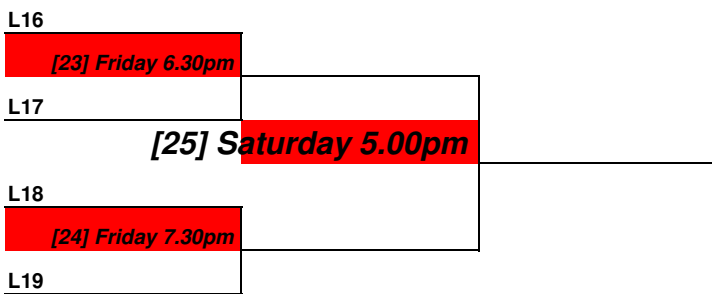

Digicel National Squash Championships 2013 - LADIES OPEN

Ladies Consolation Plate