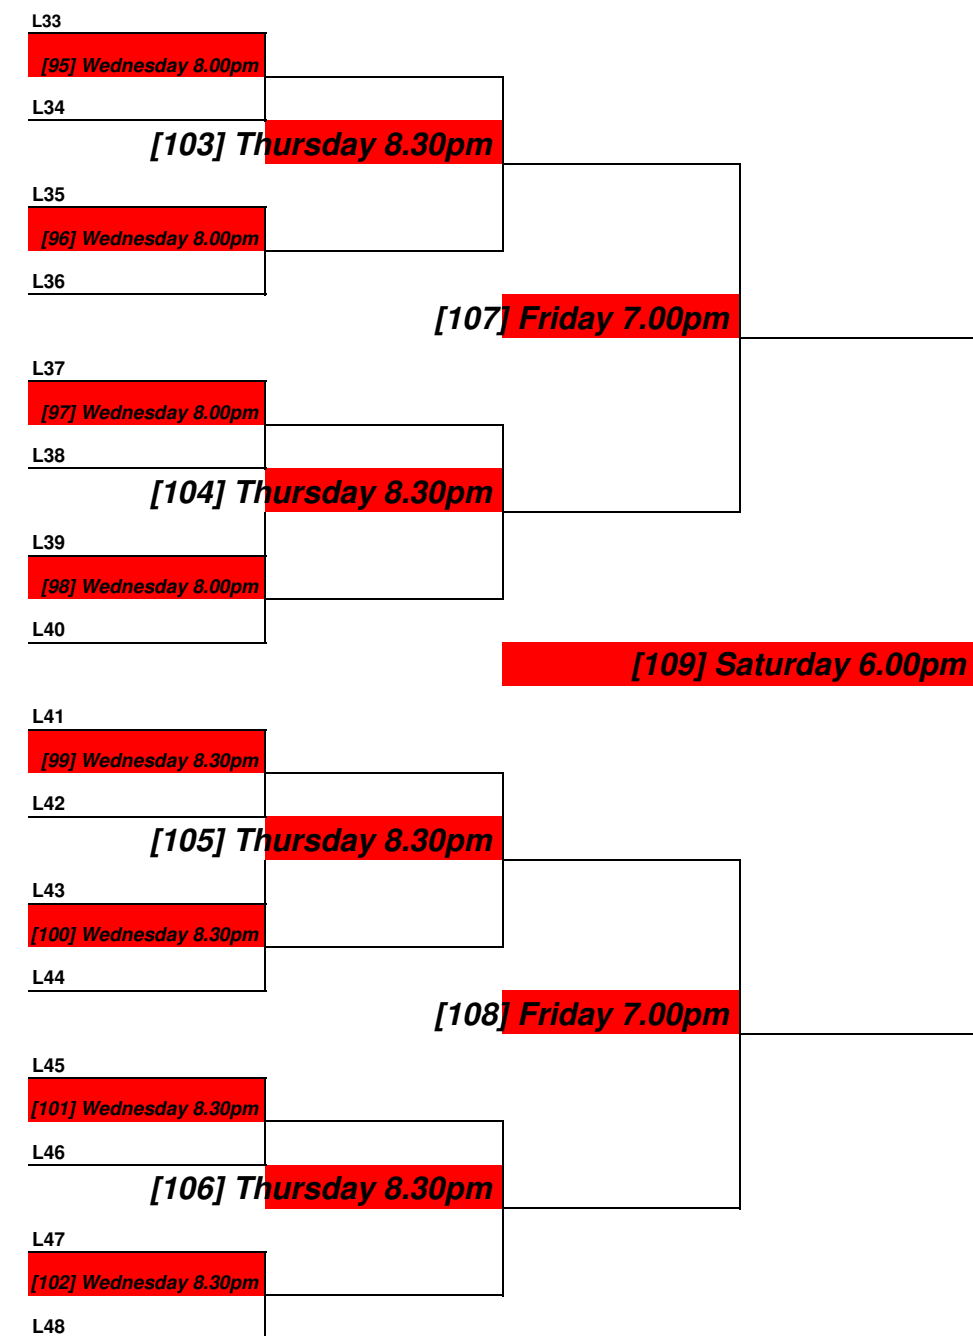

3/4 Play-Off
[125] Saturday 5.00pm

Digicel National Squash Championships 2013 - MENS OPEN

1st Round Losers Plate

Digicel National Squash Championships 2013 - MENS OPEN

Consolation Plate

Digicel National Squash Championships 2013 - MENS OPEN

2nd Round Losers Plate - CLASSIC PLATE

Digicel National Squash Championships 2013 - MENS OPEN

Quarter Final Losers Plate - 5-8 Play-Off

Digicel National Squash Championships 2013 - **LADIES OPEN**

Digicel National Squash Championships 2013 - LADIES OPEN