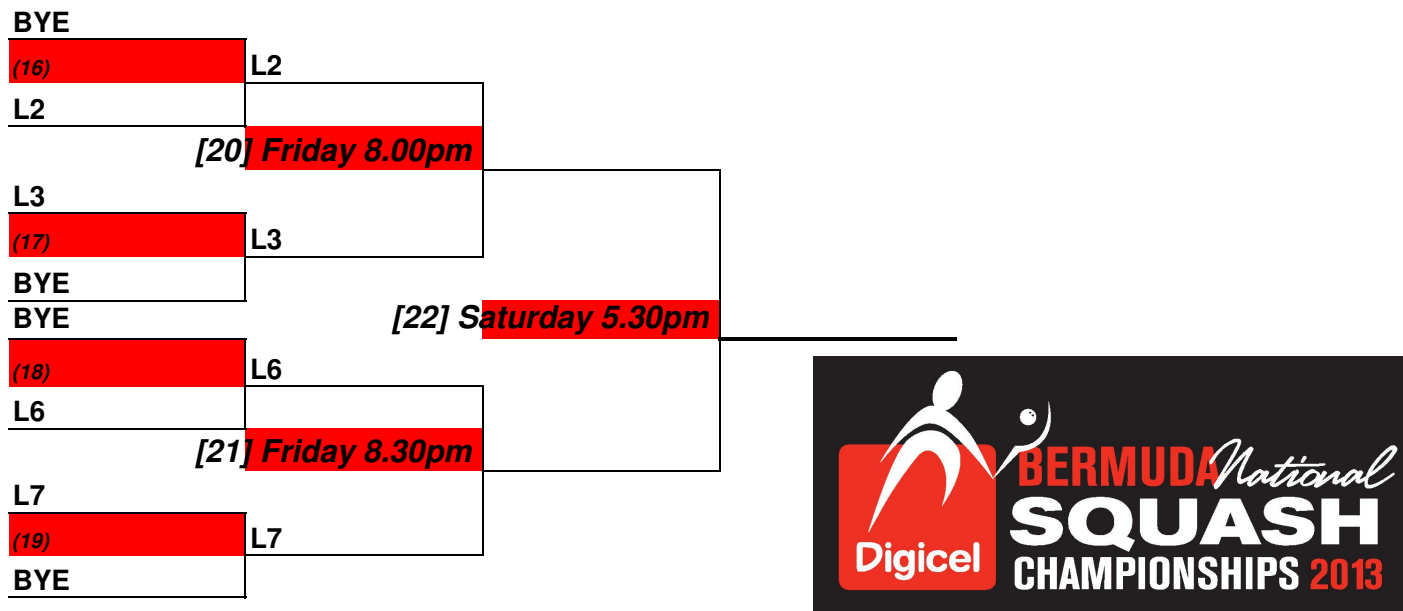

Digicel National Squash Championships 2013 - MENS VETERANS

Veterans 1st Round Losers Plate Competition