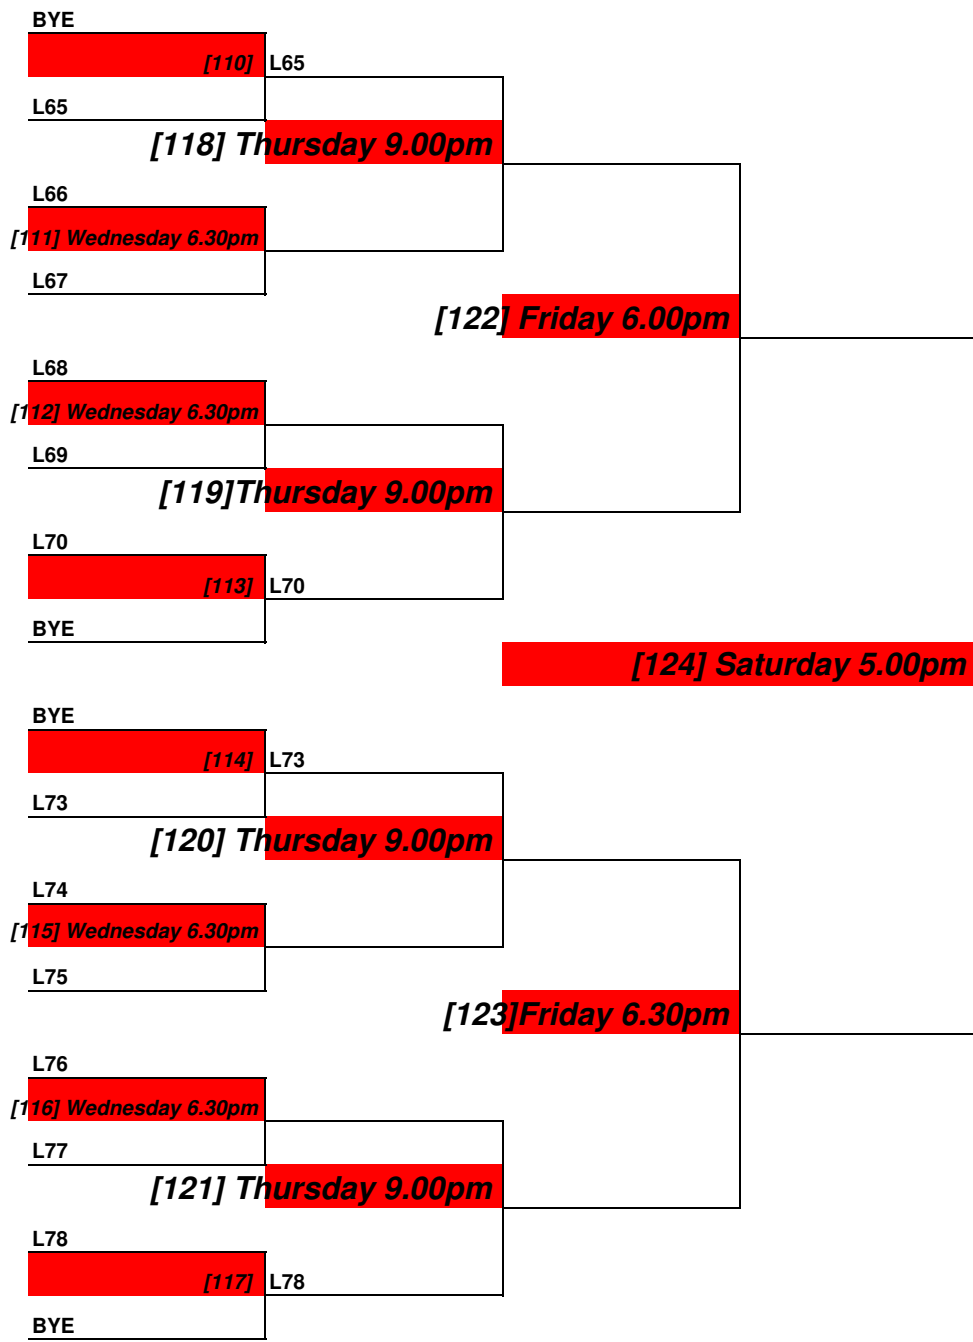

3/4 Play-Off
[125] Saturday 5.00pm

Digicel National Squash Championships 2013 - MENS OPEN

1st Round Losers Plate

Digicel National Squash Championships 2013 - MENS OPEN

Consolation Plate

Digicel National Squash Championships 2013 - MENS OPEN

2nd Round Losers Plate - CLASSIC PLATE

Digicel National Squash Championships 2013 - MENS OPEN

Quarter Final Losers Plate - 5-8 Play-Off

Digicel National Squash Championships 2013 - **LADIES OPEN**

Digicel National Squash Championships 2013 - LADIES OPEN