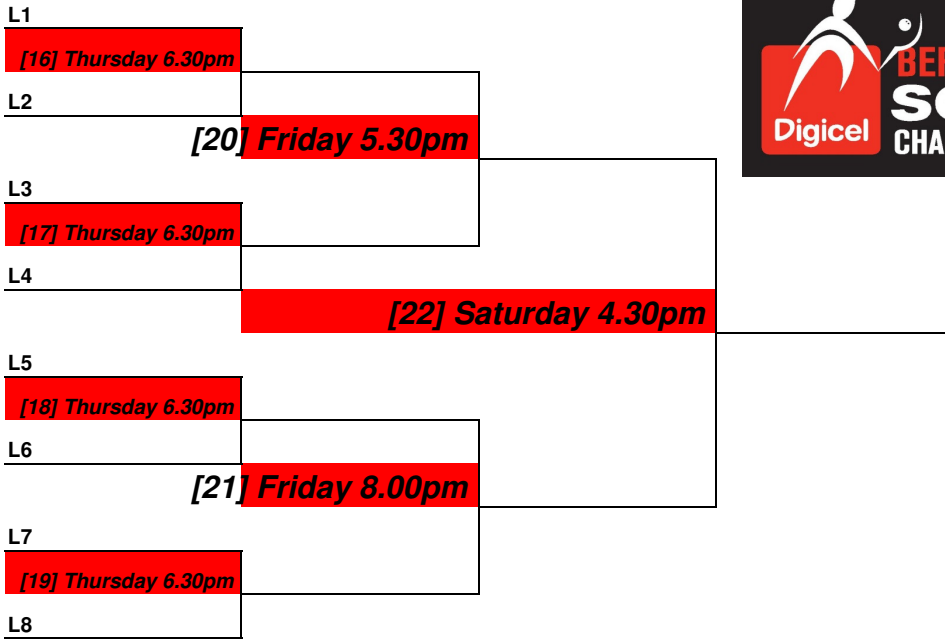

Digicel National Squash Championships 2013 - LADIES OPEN

1st Round Losers Plate