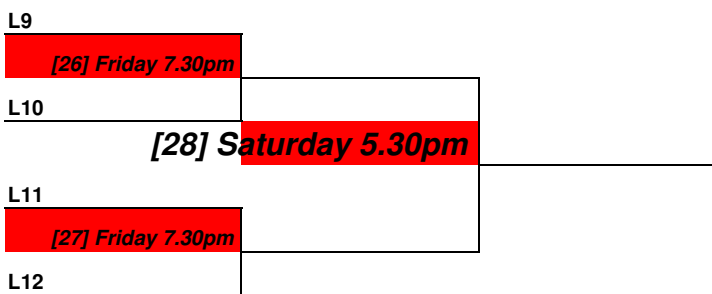

1st Round Losers Plate

Digicel National Squash Championships 2013 - LADIES OPEN

Ladies Consolation Plate

Digicel National Squash Championships 2013 - LADIES OPEN

2nd Round Losers Classic Plate

Digicel National Squash Championships 2013 - MENS VETERANS